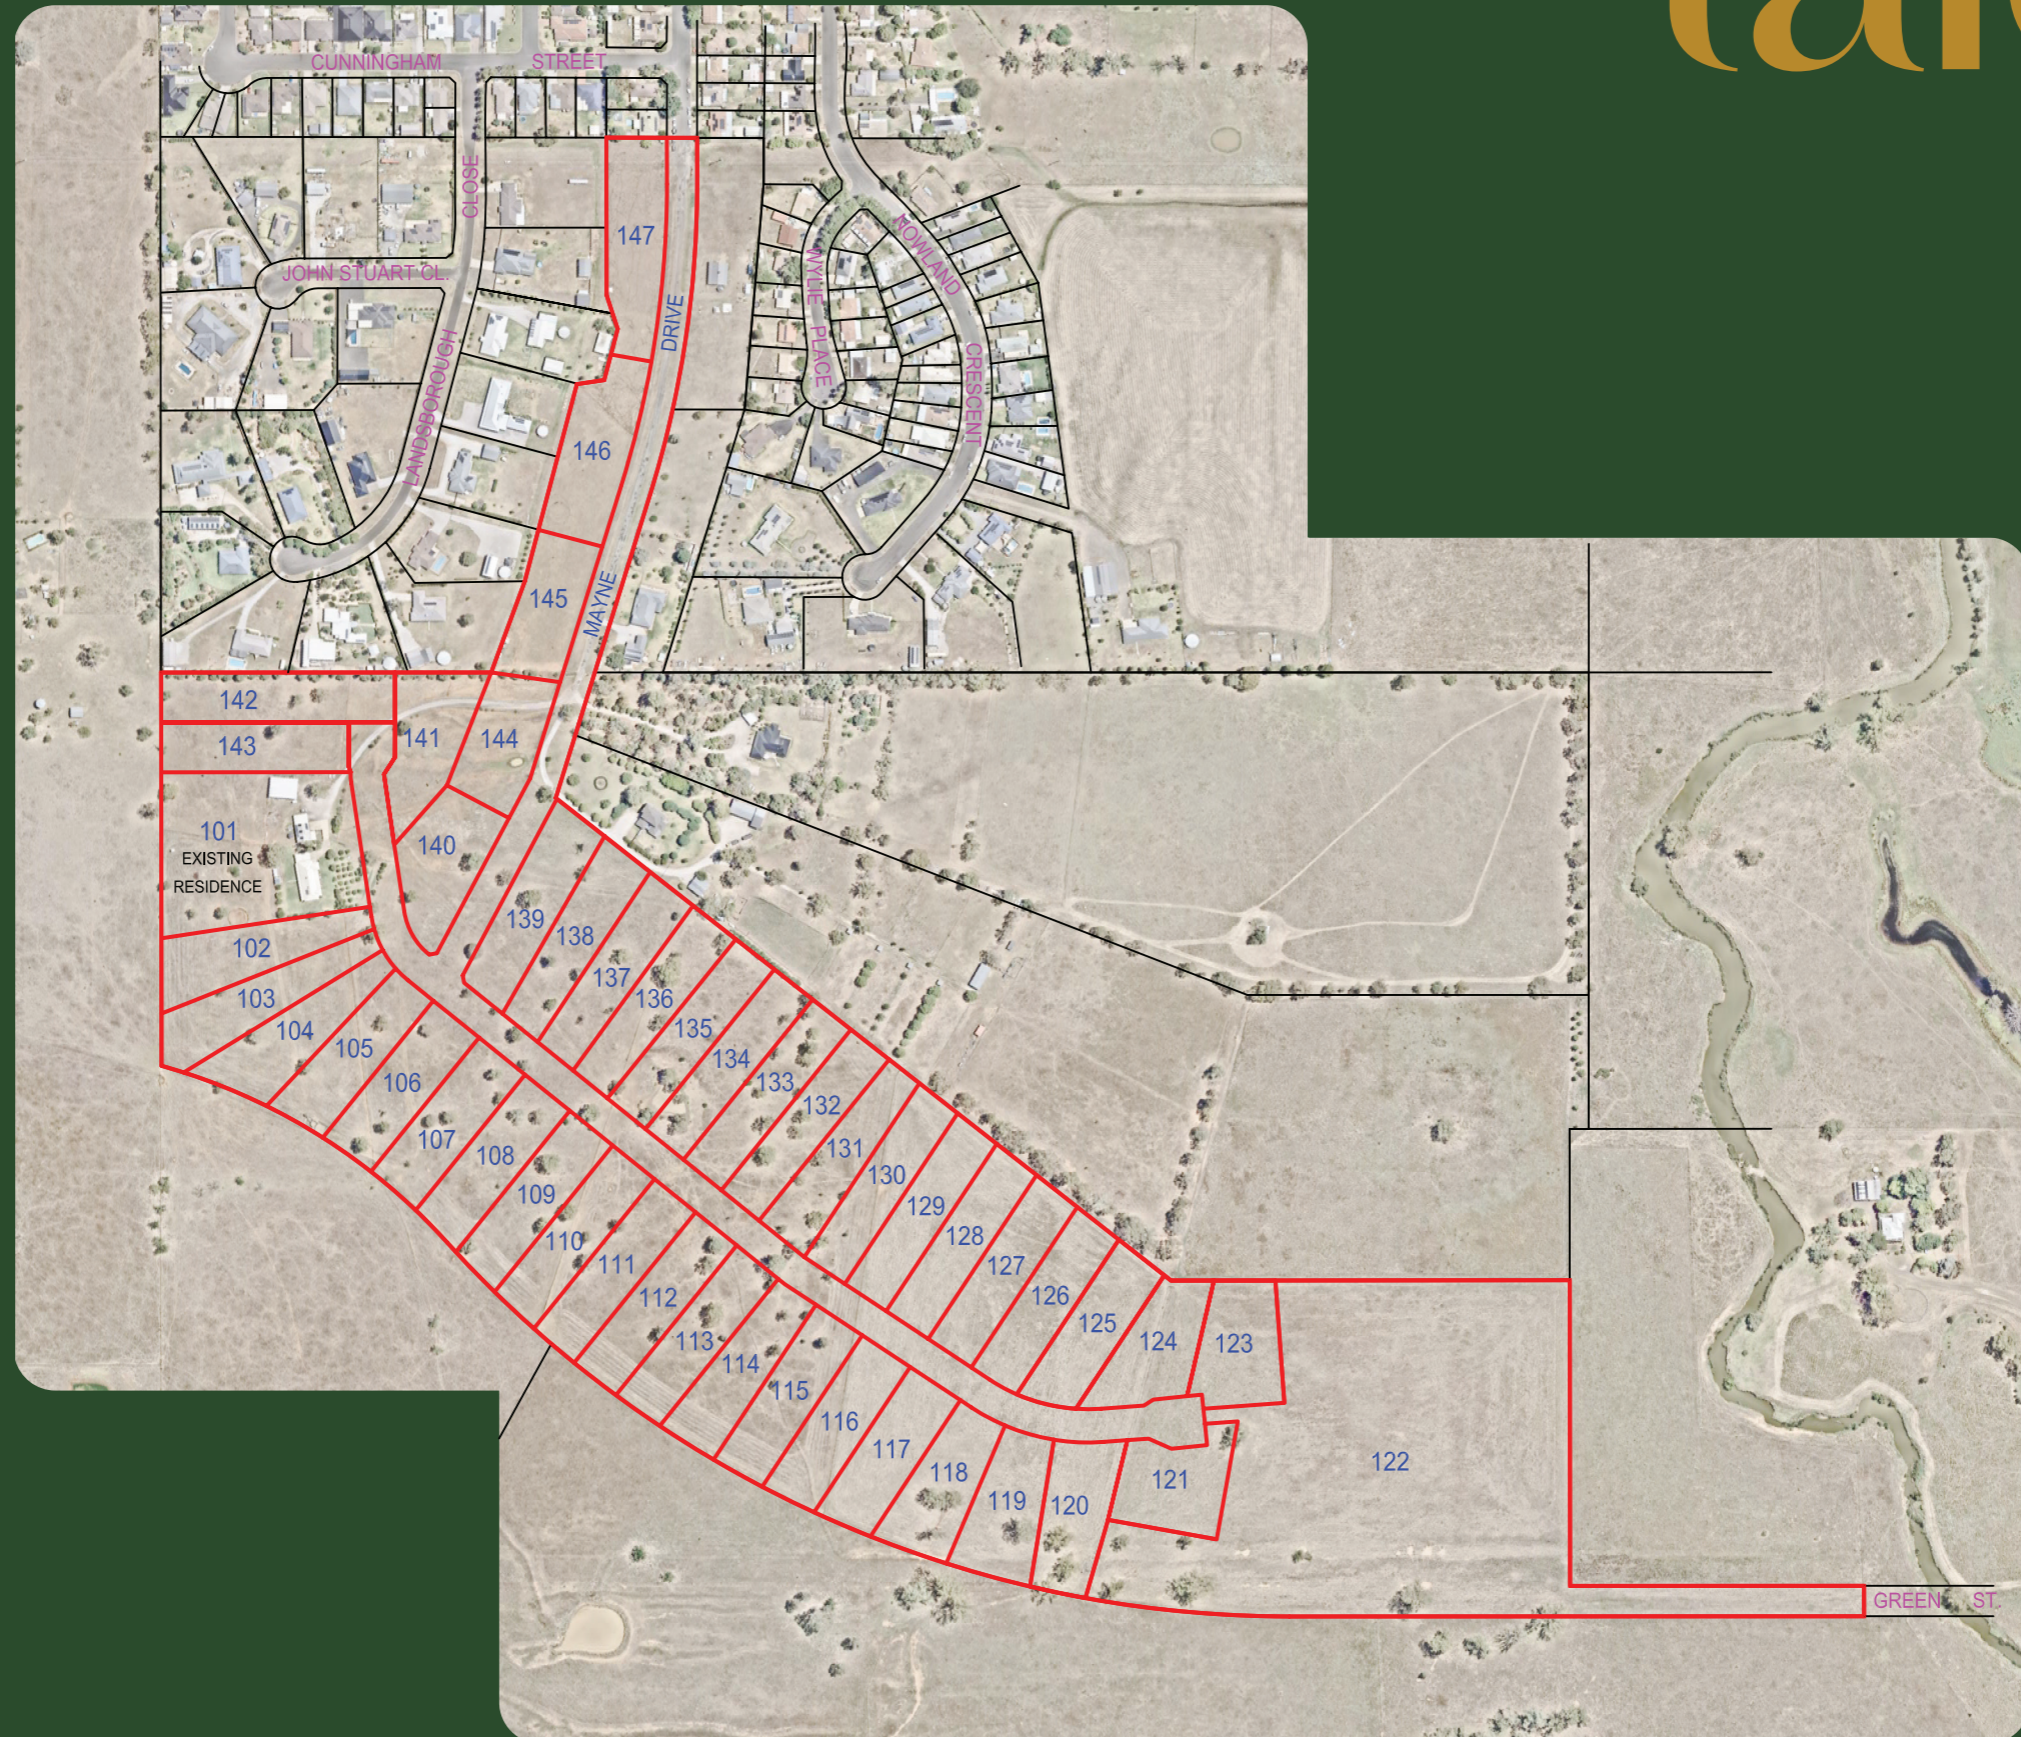

WESTDALE • TAMWORTH • NSW

18-50 Mayne Drive Westdale

# talee

ESTATE

200 100 200  
1:5000

WESTDALE • TAMWORTH • NSW

18-50 Mayne Drive Westdale

# talee

ESTATE

Indicative street tree  
Contour interval 1m

GREEN ST.